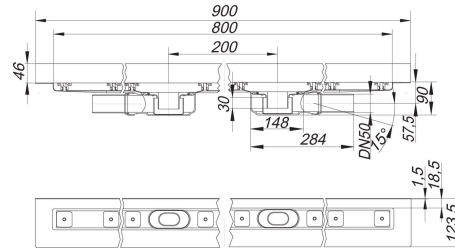

21. November 2019

DALLMER

shower channel CeraLine Plan W Duo 800 mm, DN 50

Product No. **521958**
 EAN: 4001636521958
 Discount group: 8

Linear drainage for installation at wall
 with two drain bodies, outlet DN 50 horizontal, ball-joint adjustable 0 – 15 degrees

specification:

- sound-insulated, height adjustable levelling legs
- integral sand coated flange for secure bonding of under-tile waterproofing
- removeable trap insert, 30 mm water seal
- height adjustable pedestals for levelling the cover-plate
- temporary blanking plate
- tiling gauges
- tile-trim jig

material:

channel 304 stainless steel, trap polypropylene

Options for CeraLine Plan W Duo:

- Any made-to-measure length up to 2000 mm can be supplied
- Upstands can be on back, back and one end or back and both ends
- Upstand can be set back for stone, marble wall finish

Please enquire!

The outlet connector can be supplied in ABS to suit British Standard sizes and PE-HD conforming to DIN EN 1519. Please enquire.

21. November 2019

DALLMER**shower channel CeraLine Plan W Duo 800 mm, DN 50**