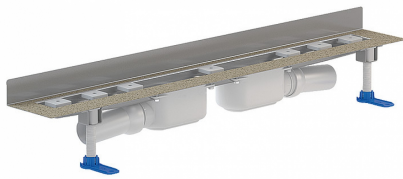

21. November 2019

DALLMER

shower channel CeraLine Plan W Duo 800 mm, DN 50

Product No. **521958**
 EAN: 4001636521958
 Discount group: 8

Linear drainage for installation at wall
 with two drain bodies, outlet DN 50 horizontal, ball-joint adjustable 0 – 15 degrees

specification:

- sound-insulated, height adjustable levelling legs
- integral sand coated flange for secure bonding of under-tile waterproofing
- removeable trap insert, 30 mm water seal
- height adjustable pedestals for levelling the cover-plate
- temporary blanking plate
- tiling gauges
- tile-trim jig

material:

channel 304 stainless steel, trap polypropylene

Options for CeraLine Plan W Duo:

- Any made-to-measure length up to 2000 mm can be supplied
- Upstands can be on back, back and one end or back and both ends
- Upstand can be set back for stone, marble wall finish

Please enquire!

The outlet connector can be supplied in ABS to suit British Standard sizes and PE-HD conforming to DIN EN 1519. Please enquire.

21. November 2019

DALLMER**shower channel CeraLine Plan W Duo 800 mm, DN 50**