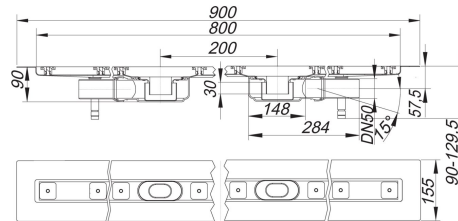

21. November 2019

**DALLMER****shower channel CeraLine Plan F Duo 800 mm, DN 50**

Product No. **521903**  
 EAN: 4001636521903  
 Discount group: 8

Linear drainage  
 with two drain bodies, outlet DN 50 horizontal, ball-joint adjustable 0 – 15 degrees

## material:

channel 304 stainless steel, trap polypropylene

Options for CeraLine Plan F: Any made-to-measure length up to 2000 mm can be supplied. Please enquire!

The outlet connector can be supplied in ABS to suit British Standard sizes and PE-HD conforming to DIN EN 1519. Please enquire.

21. November 2019

**DALLMER****shower channel CeraLine Plan F Duo 800 mm, DN 50**

Flow rate tested to DIN EN 1253  
(with 20 mm water over grate)

	Norm	DALLMER
DN 50	0.8 l/s	1.2 l/s

Product No.	Description	Dimensions
521019	adjustable pedestals built until July 2013	
527172	cover plate CeraLine anthracite matt, 800 mm	800 mm
527370	cover plate CeraLine brass matt, 800 mm	800 mm
520647	cover plate CeraLine Design brushed finish, 800 mm	800 mm
526212	cover plate CeraLine Design brushed finish, lockable, 800 mm	800 mm
523846	cover plate CeraLine Design stainless steel matt black, 800 mm	800 mm
523747	cover plate CeraLine Design stainless steel polished, 800 mm	800 mm
523440	cover plate CeraLine Glass black, 800 mm	800 mm
523242	cover plate CeraLine Glass green, 800 mm	800 mm
523341	cover plate CeraLine Glass red, 800 mm	800 mm
523549	cover plate CeraLine Glass white, 800 mm	800 mm
520746	cover plate CeraLine Individual, 800 mm	800 mm
527295	cover plate CeraLine red gold matt, 800 mm	800 mm
520548	cover plate CeraLine Standard, 800 mm	800 mm
526045	cover plate CeraLine Standard, lockable, 800 mm	800 mm
523648	cover plate CeraLine Teak, 800 mm	800 mm
520791	drain body CeraLine Plan, DN 50	DN 50
521033	levelling kit	
521088	Service device CeraLine	
520869	sound-insulating pad CeraLine, 500 x 250 mm	500 x 250 mm
520852	trap insert CeraLine Plan	