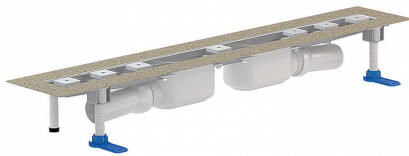

21. November 2019

**DALLMER****shower channel CeraLine Plan F Duo 800 mm, DN 50**

Product No. **521903**  
 EAN: 4001636521903  
 Discount group: 8

Linear drainage  
 with two drain bodies, outlet DN 50 horizontal, ball-joint adjustable 0 – 15 degrees

## specification:

- sound-insulated height adjustable levelling legs
- integral sand coated flange for secure bonding of under-tile waterproofing
- removeable trap insert, 30 mm water seal
- height adjustable pedestals for levelling the cover-plate
- temporary blanking plate
- tiling gauges
- tile-trim jig

## material:

channel 304 stainless steel, trap polypropylene

Options for CeraLine Plan F: Any made-to-measure length up to 2000 mm can be supplied. Please enquire!

The outlet connector can be supplied in ABS to suit British Standard sizes and PE-HD conforming to DIN EN 1519. Please enquire.