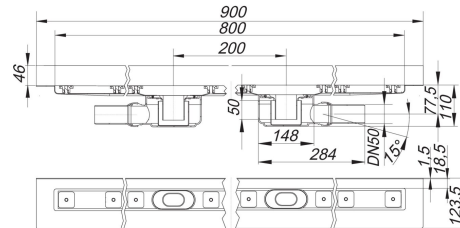

21. November 2019

DALLMER**shower channel CeraLine W Duo 800 mm, DN 50**

Product No. **521859**
 EAN: 4001636521859
 Discount group: 8

conforming to DIN EN 1253

Linear drainage for installation at wall, with two drain bodies, outlet DN 50 horizontal, ball-joint adjustable 0 – 15 degrees

Specification:

- sound-insulated height adjustable levelling legs
- integral sand coated flange for secure bonding of under-tile waterproofing
- removeable trap insert, 50 mm water seal
- height adjustable pedestals for levelling the cover-plate
- temporary blanking plate
- tiling gauges
- tile-trim jig

material:

channel 304 stainless steel, trap polypropylene

Options for CeraLine W Duo:

- Any made-to-measure length up to 2000 mm can be supplied
- Upstands can be on back, back and one end or back and both ends
- Upstand can be set back for stone, marble wall finish