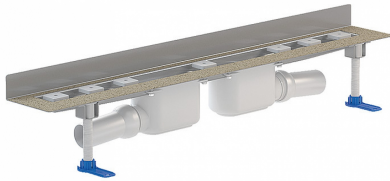

21. November 2019

DALLMER**shower channel CeraLine W Duo 800 mm, DN 50**

Product No. **521859**
 EAN: 4001636521859
 Discount group: 8

conforming to DIN EN 1253

Linear drainage for installation at wall, with two drain bodies, outlet DN 50 horizontal, ball-joint adjustable 0 – 15 degrees

Specification:

- sound-insulated height adjustable levelling legs
- integral sand coated flange for secure bonding of under-tile waterproofing
- removeable trap insert, 50 mm water seal
- height adjustable pedestals for levelling the cover-plate
- temporary blanking plate
- tiling gauges
- tile-trim jig

material:

channel 304 stainless steel, trap polypropylene

Options for CeraLine W Duo:

- Any made-to-measure length up to 2000 mm can be supplied
- Upstands can be on back, back and one end or back and both ends
- Upstand can be set back for stone, marble wall finish

Please enquire!

The outlet connector can be supplied in ABS to suit British Standard sizes and PE-HD conforming to DIN EN 1519. Please enquire.

21. November 2019

DALLMER**shower channel CeraLine W Duo 800 mm, DN 50**