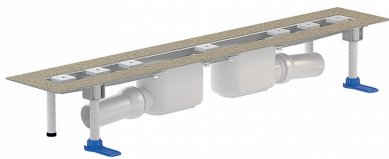

21. November 2019

DALLMER**shower channel CeraLine F Duo 800 mm, DN 50**

Product No. **521804**
 EAN: 4001636521804
 Discount group: 8

conforming to DIN EN 1253

Linear drainage, with two drain bodies, outlet DN 50 horizontal, ball-joint adjustable
 0 – 15 degrees

specification:

- sound-insulated, height adjustable levelling legs
- integral sand coated flange for secure bonding of under-tile waterproofing
- removeable trap insert, 50 mm water seal
- height adjustable pedestals for levelling the cover-plate
- temporary blanking plate
- tiling gauges
- tile-trim jig

material:

channel 304 stainless steel, trap polypropylene

Options for CeraLine F Duo: Any made-to-measure length up to 2000 mm can be supplied. Please enquire!

The outlet connector can be supplied in ABS to suit British Standard sizes and PE-HD conforming to DIN EN 1519. Please enquire.

21. November 2019

DALLMER**shower channel CeraLine F Duo 800 mm, DN 50**

Flow rate tested to DIN EN 1253
(with 20 mm water over grate)

	Norm	DALLMER
DN 50	0.8 l/s	1.4 l/s

Product No.	Description	Dimensions
523983	adjustable pedestals	