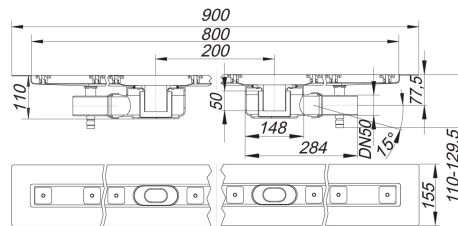

21. November 2019

DALLMER**shower channel CeraLine F Duo 800 mm, DN 50**

Product No. **521804**
 EAN: 4001636521804
 Discount group: 8

conforming to DIN EN 1253

Linear drainage, with two drain bodies, outlet DN 50 horizontal, ball-joint adjustable
 0 – 15 degrees

specification:

- sound-insulated, height adjustable levelling legs
- integral sand coated flange for secure bonding of under-tile waterproofing
- removeable trap insert, 50 mm water seal
- height adjustable pedestals for levelling the cover-plate
- temporary blanking plate
- tiling gauges
- tile-trim jig

material:

channel 304 stainless steel, trap polypropylene

Options for CeraLine F Duo: Any made-to-measure length up to 2000 mm can be supplied. Please enquire!

The outlet connector can be supplied in ABS to suit British Standard sizes and PE-HD conforming to DIN EN 1519. Please enquire.

21. November 2019

DALLMER**shower channel CeraLine F Duo 800 mm, DN 50**

Flow rate tested to DIN EN 1253
(with 20 mm water over grate)

	Norm	DALLMER
DN 50	0.8 l/s	1.4 l/s

Product No.	Description	Dimensions
523983	adjustable pedestals	