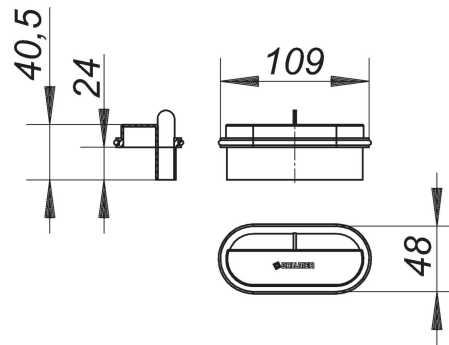

21. November 2019

DALLMER**trap insert CeraLine Nano**

Product No. **521774**
 EAN: 4001636521774
 Discount group: 8

spare part for shower channels CeraLine Nano

Product No.	Description	Dimensions
521767	drain body CeraLine Nano, DN 50	DN 50
523693	shower channel CeraLine Nano F 1000 mm, DN 50	DN 50
523709	shower channel CeraLine Nano F 1100 mm, DN 50	DN 50
523792	shower channel CeraLine Nano F 1200 mm, DN 50	DN 50
523402	shower channel CeraLine Nano F 500 mm, DN 50	DN 50
523495	shower channel CeraLine Nano F 600 mm, DN 50	DN 50
523501	shower channel CeraLine Nano F 700 mm, DN 50	DN 50
523594	shower channel CeraLine Nano F 800 mm, DN 50	DN 50
523600	shower channel CeraLine Nano F 900 mm, DN 50	DN 50
522221	shower channel CeraLine Nano F Duo 1000 mm, DN 50	DN 50
522238	shower channel CeraLine Nano F Duo 1100 mm, DN 50	DN 50
522276	shower channel CeraLine Nano F Duo 1200 mm, DN 50	DN 50
524713	shower channel CeraLine Nano F Duo 1300 mm, DN 50	DN 50
524720	shower channel CeraLine Nano F Duo 1400 mm, DN 50	DN 50
524737	shower channel CeraLine Nano F Duo 1500 mm, DN 50	DN 50
524744	shower channel CeraLine Nano F Duo 1600 mm, DN 50	DN 50
524751	shower channel CeraLine Nano F Duo 1700 mm, DN 50	DN 50
524768	shower channel CeraLine Nano F Duo 1800 mm, DN 50	DN 50
524775	shower channel CeraLine Nano F Duo 1900 mm, DN 50	DN 50