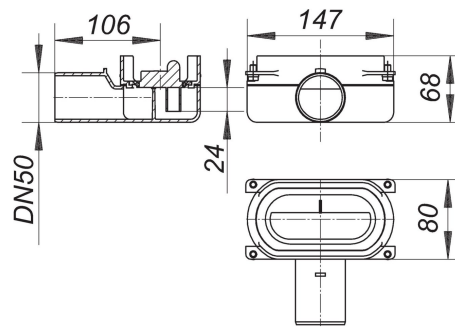

21. November 2019

DALLMER**drain body CeraLine Nano, DN 50**

Product No. **521767**
 EAN: 4001636521767
 Discount group: 8

drain body CeraLine Nano

Product No.	Description	Dimensions
523693	shower channel CeraLine Nano F 1000 mm, DN 50	DN 50
523709	shower channel CeraLine Nano F 1100 mm, DN 50	DN 50
523792	shower channel CeraLine Nano F 1200 mm, DN 50	DN 50
523402	shower channel CeraLine Nano F 500 mm, DN 50	DN 50
523495	shower channel CeraLine Nano F 600 mm, DN 50	DN 50
523501	shower channel CeraLine Nano F 700 mm, DN 50	DN 50
523594	shower channel CeraLine Nano F 800 mm, DN 50	DN 50
523600	shower channel CeraLine Nano F 900 mm, DN 50	DN 50
522221	shower channel CeraLine Nano F Duo 1000 mm, DN 50	DN 50
522238	shower channel CeraLine Nano F Duo 1100 mm, DN 50	DN 50
522276	shower channel CeraLine Nano F Duo 1200 mm, DN 50	DN 50
524713	shower channel CeraLine Nano F Duo 1300 mm, DN 50	DN 50
524720	shower channel CeraLine Nano F Duo 1400 mm, DN 50	DN 50
524737	shower channel CeraLine Nano F Duo 1500 mm, DN 50	DN 50
524744	shower channel CeraLine Nano F Duo 1600 mm, DN 50	DN 50
524751	shower channel CeraLine Nano F Duo 1700 mm, DN 50	DN 50
524768	shower channel CeraLine Nano F Duo 1800 mm, DN 50	DN 50
524775	shower channel CeraLine Nano F Duo 1900 mm, DN 50	DN 50
524782	shower channel CeraLine Nano F Duo 2000 mm, DN 50	DN 50