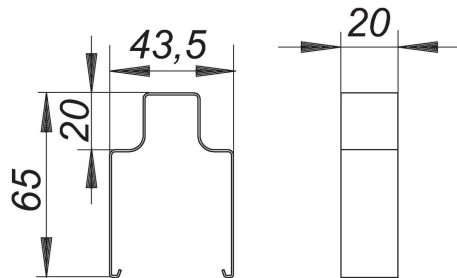

21. November 2019

DALLMER

Service device CeraLine

Product No. **521088**
 EAN: 4001636521088
 Discount group: 8

for easy removing of all CeraLine covers as well as locking and unlocking of the lockable types

material:
 304 stainless steel

Product No.	Description	Dimensions
530271	linear drain TistoLine Design 300, DN 50	DN 50
530202	linear drain TistoLine Plan Design 300, DN 50	DN 50
530103	linear drain TistoLine Plan Standard 300, DN 50	DN 50
530264	linear drain TistoLine Standard 300, DN 50	DN 50
530318	linear drain TistoLine vertical Design 300, DN 50	DN 50
530301	linear drain TistoLine vertical Standard 300, DN 50	DN 50
521859	shower channel CeraLine W Duo 800 mm, DN 50	DN 50
520067	shower channel CeraLine F 1000 mm, DN 50	DN 50
520081	shower channel CeraLine F 1100 mm, DN 50	DN 50
520074	shower channel CeraLine F 1200 mm, DN 50	DN 50
520012	shower channel CeraLine F 500 mm, DN 50	DN 50
520029	shower channel CeraLine F 600 mm, DN 50	DN 50
520036	shower channel CeraLine F 700 mm, DN 50	DN 50
520043	shower channel CeraLine F 800 mm, DN 50	DN 50
520050	shower channel CeraLine F 900 mm, DN 50	DN 50
521828	shower channel CeraLine F Duo 1000 mm, DN 50	DN 50