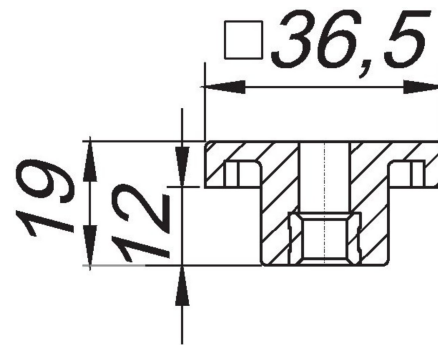

21. November 2019

DALLMER**adjustable pedestals built until July 2013**

Product No. **521019**
 EAN: 4001636521019
 Discount group: 8

Standard height pedestals (supplied x 2), available as spare parts

Product No.	Description	Dimensions
521859	shower channel CeraLine W Duo 800 mm, DN 50	DN 50
520067	shower channel CeraLine F 1000 mm, DN 50	DN 50
520081	shower channel CeraLine F 1100 mm, DN 50	DN 50
520074	shower channel CeraLine F 1200 mm, DN 50	DN 50
520029	shower channel CeraLine F 600 mm, DN 50	DN 50
520036	shower channel CeraLine F 700 mm, DN 50	DN 50
520043	shower channel CeraLine F 800 mm, DN 50	DN 50
520050	shower channel CeraLine F 900 mm, DN 50	DN 50
521828	shower channel CeraLine F Duo 1000 mm, DN 50	DN 50
521835	shower channel CeraLine F Duo 1100 mm, DN 50	DN 50
521842	shower channel CeraLine F Duo 1200 mm, DN 50	DN 50
524010	shower channel CeraLine F Duo 1300 mm, DN 50	DN 50
524027	shower channel CeraLine F Duo 1400 mm, DN 50	DN 50
524034	shower channel CeraLine F Duo 1500 mm, DN 50	DN 50
524041	shower channel CeraLine F Duo 1600 mm, DN 50	DN 50
524058	shower channel CeraLine F Duo 1700 mm, DN 50	DN 50
524065	shower channel CeraLine F Duo 1800 mm, DN 50	DN 50
524072	shower channel CeraLine F Duo 1900 mm, DN 50	DN 50
524089	shower channel CeraLine F Duo 2000 mm, DN 50	DN 50