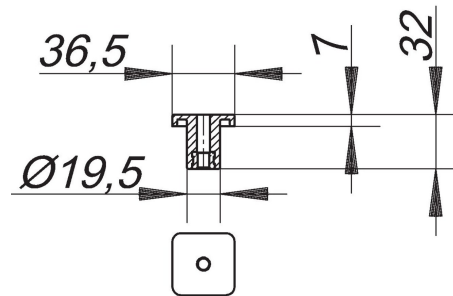

21. November 2019

DALLMER**natural stone kit CeraLine built until July 2013**

Product No. **520913**
 EAN: 4001636520913
 Discount group: 8

2 nos. pedestals, extra long for installation/height adjustment of CeraLine cover plate in floors with thicker finishes, e.g. natural stone

Product No.	Description	Dimensions
530103	linear drain TistoLine Plan Standard 300, DN 50	DN 50
520067	shower channel CeraLine F 1000 mm, DN 50	DN 50
520081	shower channel CeraLine F 1100 mm, DN 50	DN 50
520074	shower channel CeraLine F 1200 mm, DN 50	DN 50
520012	shower channel CeraLine F 500 mm, DN 50	DN 50
520029	shower channel CeraLine F 600 mm, DN 50	DN 50
520036	shower channel CeraLine F 700 mm, DN 50	DN 50
520043	shower channel CeraLine F 800 mm, DN 50	DN 50
520050	shower channel CeraLine F 900 mm, DN 50	DN 50
524010	shower channel CeraLine F Duo 1300 mm, DN 50	DN 50
524027	shower channel CeraLine F Duo 1400 mm, DN 50	DN 50
524034	shower channel CeraLine F Duo 1500 mm, DN 50	DN 50
524041	shower channel CeraLine F Duo 1600 mm, DN 50	DN 50
524058	shower channel CeraLine F Duo 1700 mm, DN 50	DN 50
524065	shower channel CeraLine F Duo 1800 mm, DN 50	DN 50
524072	shower channel CeraLine F Duo 1900 mm, DN 50	DN 50
524089	shower channel CeraLine F Duo 2000 mm, DN 50	DN 50
523068	shower channel CeraLine Plan F 1000 mm, DN 50	DN 50
523075	shower channel CeraLine Plan F 1100 mm, DN 50	DN 50