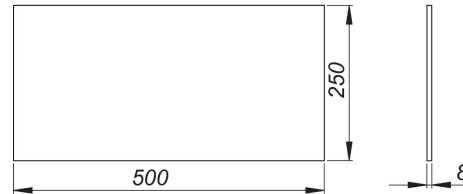

21. November 2019

DALLMER**sound-insulating pad CeraLine, 500 x 250 mm**

Product No. **520869**
 EAN: 4001636520869
 Discount group: 8

for use with floor channel CeraLine.
 Tested to conform to DIN 4109/VDI 4100, certificate P-BA 221/2008

Channels 1300 - 2000 needs two sound-insulating pads CeraLine.

Product No.	Description	Dimensions
521859	shower channel CeraLine W Duo 800 mm, DN 50	DN 50
520067	shower channel CeraLine F 1000 mm, DN 50	DN 50
520081	shower channel CeraLine F 1100 mm, DN 50	DN 50
520074	shower channel CeraLine F 1200 mm, DN 50	DN 50
520012	shower channel CeraLine F 500 mm, DN 50	DN 50
520029	shower channel CeraLine F 600 mm, DN 50	DN 50
520036	shower channel CeraLine F 700 mm, DN 50	DN 50
520043	shower channel CeraLine F 800 mm, DN 50	DN 50
520050	shower channel CeraLine F 900 mm, DN 50	DN 50
521828	shower channel CeraLine F Duo 1000 mm, DN 50	DN 50
521835	shower channel CeraLine F Duo 1100 mm, DN 50	DN 50
521842	shower channel CeraLine F Duo 1200 mm, DN 50	DN 50
521804	shower channel CeraLine F Duo 800 mm, DN 50	DN 50
521811	shower channel CeraLine F Duo 900 mm, DN 50	DN 50
523693	shower channel CeraLine Nano F 1000 mm, DN 50	DN 50
523709	shower channel CeraLine Nano F 1100 mm, DN 50	DN 50
523792	shower channel CeraLine Nano F 1200 mm, DN 50	DN 50