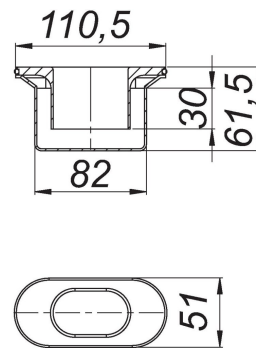

21. November 2019

DALLMER**trap insert CeraLine Plan**

Product No. **520852**
 EAN: 4001636520852
 Discount group: 8

spare part for shower channels CeraLine Plan

Product No.	Description	Dimensions
520791	drain body CeraLine Plan, DN 50	DN 50
523068	shower channel CeraLine Plan F 1000 mm, DN 50	DN 50
523075	shower channel CeraLine Plan F 1100 mm, DN 50	DN 50
523082	shower channel CeraLine Plan F 1200 mm, DN 50	DN 50
523013	shower channel CeraLine Plan F 500 mm, DN 50	DN 50
523020	shower channel CeraLine Plan F 600 mm, DN 50	DN 50
523037	shower channel CeraLine Plan F 700 mm, DN 50	DN 50
523044	shower channel CeraLine Plan F 800 mm, DN 50	DN 50
523051	shower channel CeraLine Plan F 900 mm, DN 50	DN 50
521927	shower channel CeraLine Plan F Duo 1000 mm, DN 50	DN 50
521934	shower channel CeraLine Plan F Duo 1100 mm, DN 50	DN 50
521941	shower channel CeraLine Plan F Duo 1200 mm, DN 50	DN 50
524508	shower channel CeraLine Plan F Duo 1300 mm, DN 50	DN 50
524515	shower channel CeraLine Plan F Duo 1400 mm, DN 50	DN 50
524522	shower channel CeraLine Plan F Duo 1500 mm, DN 50	DN 50
524539	shower channel CeraLine Plan F Duo 1600 mm, DN 50	DN 50
524546	shower channel CeraLine Plan F Duo 1700 mm, DN 50	DN 50
524553	shower channel CeraLine Plan F Duo 1800 mm, DN 50	DN 50
524560	shower channel CeraLine Plan F Duo 1900 mm, DN 50	DN 50