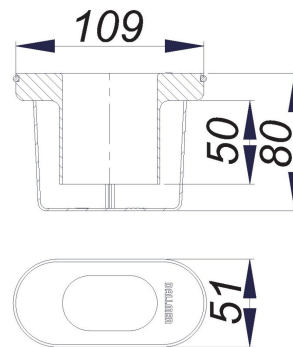

21. November 2019

DALLMER**trap insert CeraLine as of 2009**

Product No. **520845**
 EAN: 4001636520845
 Discount group: 8

spare part for shower channels CeraLine as of 2009

Product No.	Description	Dimensions
520692	drain body CeraLine as of 2009, DN 50	DN 50
521859	shower channel CeraLine W Duo 800 mm, DN 50	DN 50
520067	shower channel CeraLine F 1000 mm, DN 50	DN 50
520081	shower channel CeraLine F 1100 mm, DN 50	DN 50
520074	shower channel CeraLine F 1200 mm, DN 50	DN 50
520012	shower channel CeraLine F 500 mm, DN 50	DN 50
520029	shower channel CeraLine F 600 mm, DN 50	DN 50
520036	shower channel CeraLine F 700 mm, DN 50	DN 50
520043	shower channel CeraLine F 800 mm, DN 50	DN 50
520050	shower channel CeraLine F 900 mm, DN 50	DN 50
521828	shower channel CeraLine F Duo 1000 mm, DN 50	DN 50
521835	shower channel CeraLine F Duo 1100 mm, DN 50	DN 50
521842	shower channel CeraLine F Duo 1200 mm, DN 50	DN 50
524010	shower channel CeraLine F Duo 1300 mm, DN 50	DN 50
524027	shower channel CeraLine F Duo 1400 mm, DN 50	DN 50
524034	shower channel CeraLine F Duo 1500 mm, DN 50	DN 50
524041	shower channel CeraLine F Duo 1600 mm, DN 50	DN 50
524058	shower channel CeraLine F Duo 1700 mm, DN 50	DN 50
524065	shower channel CeraLine F Duo 1800 mm, DN 50	DN 50