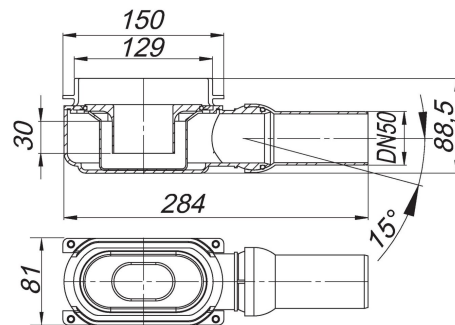

21. November 2019

DALLMER**drain body CeraLine Plan, DN 50**

Product No. **520791**
 EAN: 4001636520791
 Discount group: 8

drain body CeraLine Plan

Product No.	Description	Dimensions
523068	shower channel CeraLine Plan F 1000 mm, DN 50	DN 50
523075	shower channel CeraLine Plan F 1100 mm, DN 50	DN 50
523082	shower channel CeraLine Plan F 1200 mm, DN 50	DN 50
523013	shower channel CeraLine Plan F 500 mm, DN 50	DN 50
523020	shower channel CeraLine Plan F 600 mm, DN 50	DN 50
523037	shower channel CeraLine Plan F 700 mm, DN 50	DN 50
523044	shower channel CeraLine Plan F 800 mm, DN 50	DN 50
523051	shower channel CeraLine Plan F 900 mm, DN 50	DN 50
521927	shower channel CeraLine Plan F Duo 1000 mm, DN 50	DN 50
521934	shower channel CeraLine Plan F Duo 1100 mm, DN 50	DN 50
521941	shower channel CeraLine Plan F Duo 1200 mm, DN 50	DN 50
524508	shower channel CeraLine Plan F Duo 1300 mm, DN 50	DN 50
524515	shower channel CeraLine Plan F Duo 1400 mm, DN 50	DN 50
524522	shower channel CeraLine Plan F Duo 1500 mm, DN 50	DN 50
524539	shower channel CeraLine Plan F Duo 1600 mm, DN 50	DN 50
524546	shower channel CeraLine Plan F Duo 1700 mm, DN 50	DN 50
524553	shower channel CeraLine Plan F Duo 1800 mm, DN 50	DN 50
524560	shower channel CeraLine Plan F Duo 1900 mm, DN 50	DN 50
524577	shower channel CeraLine Plan F Duo 2000 mm, DN 50	DN 50