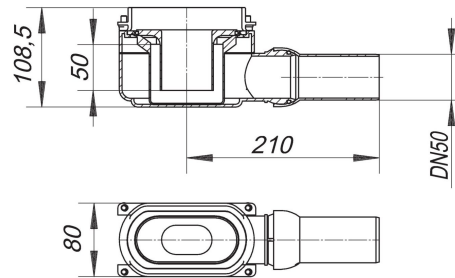

21. November 2019

DALLMER**drain body CeraLine as of 2009, DN 50**

Product No. **520692**
 EAN: 4001636520692
 Discount group: 8

drain body CeraLine as of 2009

Flow rate tested to DIN EN 1253
 (with 20 mm water over grate)

	Norm	DALLMER
DN 50	0.8 l/s	0.8 l/s

Product No.	Description	Dimensions
521859	shower channel CeraLine W Duo 800 mm, DN 50	DN 50
520067	shower channel CeraLine F 1000 mm, DN 50	DN 50
520081	shower channel CeraLine F 1100 mm, DN 50	DN 50
520074	shower channel CeraLine F 1200 mm, DN 50	DN 50
520012	shower channel CeraLine F 500 mm, DN 50	DN 50
520029	shower channel CeraLine F 600 mm, DN 50	DN 50
520036	shower channel CeraLine F 700 mm, DN 50	DN 50
520043	shower channel CeraLine F 800 mm, DN 50	DN 50
520050	shower channel CeraLine F 900 mm, DN 50	DN 50
521828	shower channel CeraLine F Duo 1000 mm, DN 50	DN 50
521835	shower channel CeraLine F Duo 1100 mm, DN 50	DN 50
521842	shower channel CeraLine F Duo 1200 mm, DN 50	DN 50
524010	shower channel CeraLine F Duo 1300 mm, DN 50	DN 50