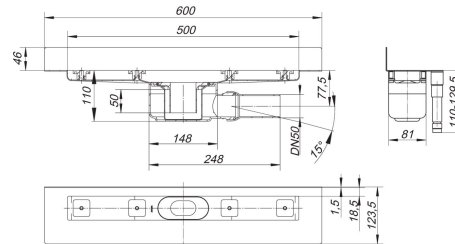

21. November 2019

DALLMER**shower channel CeraLine W 500 mm, DN 50**

Product No. **520111**
 EAN: 4001636520111
 Discount group: 8

conforming to DIN EN 1253

Linear drainage for installation at wall

with one drain body, outlet horizontal, ball-joint adjustable 0 – 15 degrees

specification:

- sound absorbing height adjustable levelling legs
- integral sand coated flange for secure bonding of under-tile waterproofing
- removable trap insert, 50 mm water seal
- height adjustable screws
- temporary blanking plate
- tiling gauges
- edge trim jigs

material:

channel 304 stainless steel, trap polypropylene

Options for CeraLine W:

- Any made-to-measure length up to 1200 mm can be supplied
- Upstands can be on back, back and one end or back and both ends
- Upstand can be set back for stone, marble wall finish

21. November 2019

DALLMER**shower channel CeraLine W 500 mm, DN 50**

Flow rate tested to DIN EN 1253
(with 20 mm water over grate)

	Norm	DALLMER
DN 50	0.8 l/s	0.8 l/s

Product No.	Description	Dimensions
520845	trap insert CeraLine as of 2009	