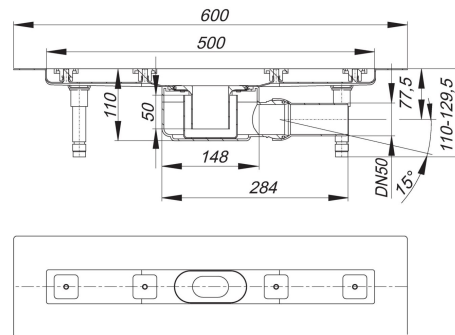

21. November 2019

DALLMER

shower channel CeraLine F 500 mm, DN 50

Product No. **520012**
EAN: 4001636520012
Discount group: 8

conforming to DIN EN 1253

Linear drainage, with one drain body, outlet horizontal, ball-joint adjustable 0 – 15 degrees

specification:

- sound absorbing height adjustable levelling legs
- integral sand coated flange for secure bonding of under-tile waterproofing
- removable trap insert, 50 mm water seal
- height adjustable screws
- temporary blanking plate
- tiling gauges
- edge trim jigs

material:

channel 304 stainless steel, trap polypropylene

Options for CeraLine F:

Any made-to-measure length up to 1200 mm can be supplied. Please enquire!

CeraLine 600 mm – 1100 mm can be used with the Poresta® BFR 75 unit!

The outlet connector can be supplied in ABS to suit British Standard sizes and PE-HD conforming to DIN EN 1519. Please enquire.

21. November 2019

DALLMER**shower channel CeraLine F 500 mm, DN 50**

Flow rate tested to DIN EN 1253
(with 20 mm water over grate)