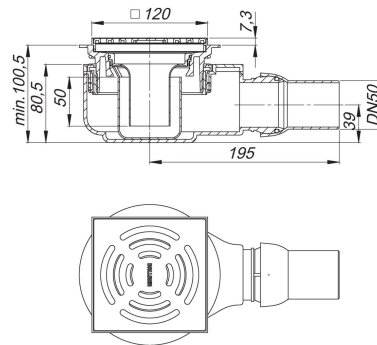

21. November 2019

DALLMER**floor drain CeraBoard CK 12, DN 50, 120 x 120 mm**

Product No. **514424**
 EAN: 4001636514424
 Discount group: 5

conforming to DIN EN 1253
 only for use with CeraBoard shower underlays

Specification:

- threaded valve
- removable trap insert, 50 mm water seal
- temporary blanking plate and assembly key

Material:

polypropylene,
 grate 304 stainless steel, load class K 3 (300 kg)

outlet DN 50 horizontal, frame ABS, 120 x 120 mm

Product No.	Description	Dimensions
495730	extension C 50, d: 120 x 40 mm	d: 120 mm
495709	frame CK 12, 120 x 120 mm	120 x 120 mm
495358	frame CS 12, 120 x 120 mm	120 x 120 mm
160966	trap insert ORIO built 2004 - May 2010	