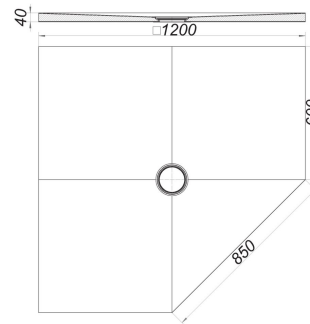

21. November 2019

DALLMER**shower underlay CeraBoard pentagon, 40 x 1200 x 1200 mm**

Product No. **513731**
 EAN: 4001636513731
 Discount group: 5

waterproof shower base for a tiled, level access shower, with central drain position

material:
 extruded polystyrene foam core with fibreglass reinforced,
 polymer modified cement coating on both sides

Product No.	Description	Dimensions
514424	floor drain CeraBoard CK 12, DN 50, 120 x 120 mm	DN 50, 120 x 120 mm
514431	floor drain CeraBoard CS 12, DN 50, 120 x 120 mm	DN 50, 120 x 120 mm
513519	floor drain CIRCO 50.1, DN 50, 120 x 120 mm	DN 50, 120 x 120 mm
513526	floor drain CIRCO 50.2, DN 50, 100 x 100 mm	DN 50, 100 x 100 mm
513502	floor drain CIRCO 70, DN 70, 150 x 150 mm	DN 70, 150 x 150 mm
513564	floor drain CIRCO V.1, DN 50/DN 70, 120 x 120 mm	DN 50/DN 70, 120 x 120 mm
513571	floor drain CIRCO V.2, DN 50/DN 70, 100 x 100 mm	DN 50/DN 70, 100 x 100 mm
513557	floor drain CIRCO V.3, DN 50/DN 70, 150 x 150 mm	DN 50/DN 70, 150 x 150 mm
513816	floor drain CIRCOPlan 40.1, DN 40, 120 x 120 mm	DN 40, 120 x 120 mm
513823	floor drain CIRCOPlan 40.2, DN 40, 100 x 100 mm	DN 40, 100 x 100 mm
513977	sound-insulating pad CeraBoard, 1500 x 1500 mm	1500 x 1500 mm