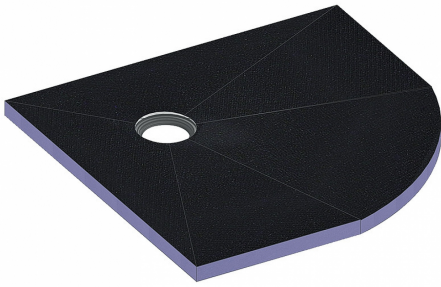

21. November 2019

DALLMER**shower underlay CeraBoard corner, 40 x 900 x 900 mm**

Product No. **513717**
 EAN: 4001636513717
 Discount group: 5

waterproof shower base with radius 550 mm, for a tiled, level access shower, with off-set drain position

material:
 extruded polystyrene foam core with fibreglass reinforced,
 polymer modified cement coating on both sides

Product No.	Description	Dimensions
514424	floor drain CeraBoard CK 12, DN 50, 120 x 120 mm	DN 50, 120 x 120 mm
514431	floor drain CeraBoard CS 12, DN 50, 120 x 120 mm	DN 50, 120 x 120 mm
513519	floor drain CIRCO 50.1, DN 50, 120 x 120 mm	DN 50, 120 x 120 mm
513526	floor drain CIRCO 50.2, DN 50, 100 x 100 mm	DN 50, 100 x 100 mm
513502	floor drain CIRCO 70, DN 70, 150 x 150 mm	DN 70, 150 x 150 mm
513564	floor drain CIRCO V.1, DN 50/DN 70, 120 x 120 mm	DN 50/DN 70, 120 x 120 mm
513571	floor drain CIRCO V.2, DN 50/DN 70, 100 x 100 mm	DN 50/DN 70, 100 x 100 mm
513557	floor drain CIRCO V.3, DN 50/DN 70, 150 x 150 mm	DN 50/DN 70, 150 x 150 mm
513816	floor drain CIRCOPlan 40.1, DN 40, 120 x 120 mm	DN 40, 120 x 120 mm
513823	floor drain CIRCOPlan 40.2, DN 40, 100 x 100 mm	DN 40, 100 x 100 mm
513960	sound-insulating pad CeraBoard, 1200 x 1200 mm	1200 x 1200 mm