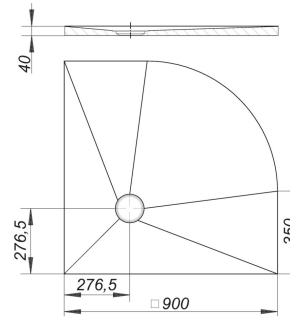

21. November 2019

DALLMER**shower underlay CeraBoard corner, 40 x 900 x 900 mm**

Product No. **513717**
 EAN: 4001636513717
 Discount group: 5

waterproof shower base with radius 550 mm, for a tiled, level access shower, with off-set drain position

material:
 extruded polystyrene foam core with fibreglass reinforced,
 polymer modified cement coating on both sides

Product No.	Description	Dimensions
514424	floor drain CeraBoard CK 12, DN 50, 120 x 120 mm	DN 50, 120 x 120 mm
514431	floor drain CeraBoard CS 12, DN 50, 120 x 120 mm	DN 50, 120 x 120 mm
513519	floor drain CIRCO 50.1, DN 50, 120 x 120 mm	DN 50, 120 x 120 mm
513526	floor drain CIRCO 50.2, DN 50, 100 x 100 mm	DN 50, 100 x 100 mm
513502	floor drain CIRCO 70, DN 70, 150 x 150 mm	DN 70, 150 x 150 mm
513564	floor drain CIRCO V.1, DN 50/DN 70, 120 x 120 mm	DN 50/DN 70, 120 x 120 mm
513571	floor drain CIRCO V.2, DN 50/DN 70, 100 x 100 mm	DN 50/DN 70, 100 x 100 mm
513557	floor drain CIRCO V.3, DN 50/DN 70, 150 x 150 mm	DN 50/DN 70, 150 x 150 mm
513816	floor drain CIRCOPlan 40.1, DN 40, 120 x 120 mm	DN 40, 120 x 120 mm
513823	floor drain CIRCOPlan 40.2, DN 40, 100 x 100 mm	DN 40, 100 x 100 mm
513960	sound-insulating pad CeraBoard, 1200 x 1200 mm	1200 x 1200 mm