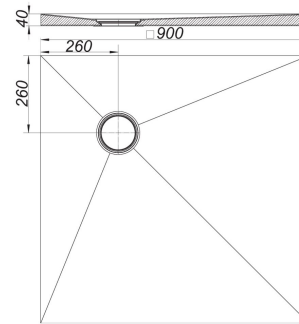

21. November 2019

DALLMER**shower underlay CeraBoard off-set, 40 x 900 x 900 mm**

Product No. **513656**
 EAN: 4001636513656
 Discount group: 5

waterproof shower base for a tiled, level access shower, with off-set drain position

material:
 extruded polystyrene foam core with fibreglass reinforced,
 polymer modified cement coating on both sides

Product No.	Description	Dimensions
514424	floor drain CeraBoard CK 12, DN 50, 120 x 120 mm	DN 50, 120 x 120 mm
514431	floor drain CeraBoard CS 12, DN 50, 120 x 120 mm	DN 50, 120 x 120 mm
513519	floor drain CIRCO 50.1, DN 50, 120 x 120 mm	DN 50, 120 x 120 mm
513526	floor drain CIRCO 50.2, DN 50, 100 x 100 mm	DN 50, 100 x 100 mm
513502	floor drain CIRCO 70, DN 70, 150 x 150 mm	DN 70, 150 x 150 mm
513564	floor drain CIRCO V.1, DN 50/DN 70, 120 x 120 mm	DN 50/DN 70, 120 x 120 mm
513571	floor drain CIRCO V.2, DN 50/DN 70, 100 x 100 mm	DN 50/DN 70, 100 x 100 mm
513557	floor drain CIRCO V.3, DN 50/DN 70, 150 x 150 mm	DN 50/DN 70, 150 x 150 mm
513816	floor drain CIRCOPlan 40.1, DN 40, 120 x 120 mm	DN 40, 120 x 120 mm
513823	floor drain CIRCOPlan 40.2, DN 40, 100 x 100 mm	DN 40, 100 x 100 mm
513960	sound-insulating pad CeraBoard, 1200 x 1200 mm	1200 x 1200 mm