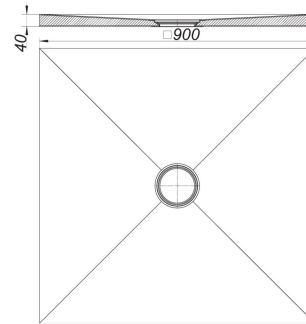

21. November 2019

DALLMER**shower underlay CeraBoard, 40 x 900 x 900 mm**

Product No. **513601**
 EAN: 4001636513601
 Discount group: 5

waterproof shower base for a tiled, level access shower, with central drain position

material:
 extruded polystyrene foam core with fibreglass reinforced,
 polymer modified cement coating on both sides

Product No.	Description	Dimensions
514424	floor drain CeraBoard CK 12, DN 50, 120 x 120 mm	DN 50, 120 x 120 mm
514431	floor drain CeraBoard CS 12, DN 50, 120 x 120 mm	DN 50, 120 x 120 mm
513519	floor drain CIRCO 50.1, DN 50, 120 x 120 mm	DN 50, 120 x 120 mm
513526	floor drain CIRCO 50.2, DN 50, 100 x 100 mm	DN 50, 100 x 100 mm
513502	floor drain CIRCO 70, DN 70, 150 x 150 mm	DN 70, 150 x 150 mm
513564	floor drain CIRCO V.1, DN 50/DN 70, 120 x 120 mm	DN 50/DN 70, 120 x 120 mm
513571	floor drain CIRCO V.2, DN 50/DN 70, 100 x 100 mm	DN 50/DN 70, 100 x 100 mm
513557	floor drain CIRCO V.3, DN 50/DN 70, 150 x 150 mm	DN 50/DN 70, 150 x 150 mm
513816	floor drain CIRCOPlan 40.1, DN 40, 120 x 120 mm	DN 40, 120 x 120 mm
513823	floor drain CIRCOPlan 40.2, DN 40, 100 x 100 mm	DN 40, 100 x 100 mm
513960	sound-insulating pad CeraBoard, 1200 x 1200 mm	1200 x 1200 mm
513533	supportset CeraBoard Easy, 900 x 900 mm	900 x 900 mm