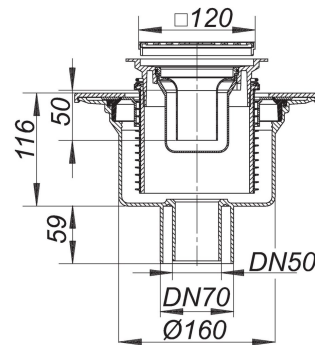

21. November 2019

DALLMER**floor drain CIRCO V.1, DN 50/DN 70, 120 x 120 mm**

Product No. **513564**
 EAN: 4001636513564
 Discount group: 5

conforming to DIN EN 1253
 only for use with CeraBoard shower underlays
 outlet DN 50/DN 70 vertical

specification:

- lateral adjustable inner casing (+/- 15 mm) for connecting CeraBoard
- height adjustable levelling legs
- threaded valve
- removable trap insert, 50 mm water seal
- temporary blanking plate and assembly key

material:

polypropylene,
 grate 304 stainless steel, load class K 3 (300 kg)

frame ABS, 120 x 120 mm

Fire protection system 1 (Part No. 515018) applicable.

Flow rate tested to DIN EN 1253

(with 20 mm water over grate)

	Norm	DALLMER
DN 50	0.8 l/s	1.18 l/s
DN 70	0.8 l/s	1.3 l/s

Product No.

Description

Dimensions

Dallmer GmbH + Co KG · Wiebelsheidestraße 25 · 59757 Arnsberg / Germany · Tel.: +49 2932 9616-0 · Fax: +49 2932 9616-222
 www.dallmer.de · info@dallmer.de