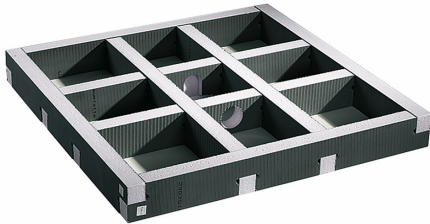

21. November 2019

DALLMER**supportset CeraBoard Easy, 900 x 900 mm**

Product No. **513533**
 EAN: 4001636513533
 Discount group: 5

for CeraBoard shower base. Allows base incorporating type CIRCO floor drain, to be fitted quickly, at correct height. No need for infill material.

material:
 extruded polystyrene foam core with fibreglass reinforced,
 polymer modified cement coating on both sides

Product No.	Description	Dimensions
513564	floor drain CIRCO V.1, DN 50/DN 70, 120 x 120 mm	DN 50/DN 70, 120 x 120 mm
513571	floor drain CIRCO V.2, DN 50/DN 70, 100 x 100 mm	DN 50/DN 70, 100 x 100 mm
513557	floor drain CIRCO V.3, DN 50/DN 70, 150 x 150 mm	DN 50/DN 70, 150 x 150 mm
513601	shower underlay CeraBoard, 40 x 900 x 900 mm	900 x 900 mm
513960	sound-insulating pad CeraBoard, 1200 x 1200 mm	1200 x 1200 mm