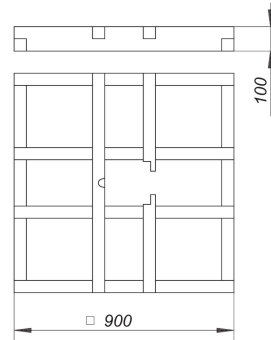

21. November 2019

DALLMER**supportset CeraBoard Easy, 900 x 900 mm**

Product No. **513533**
 EAN: 4001636513533
 Discount group: 5

for CeraBoard shower base. Allows base incorporating type CIRCO floor drain, to be fitted quickly, at correct height. No need for infill material.

material:
 extruded polystyrene foam core with fibreglass reinforced,
 polymer modified cement coating on both sides

Product No.	Description	Dimensions
513564	floor drain CIRCO V.1, DN 50/DN 70, 120 x 120 mm	DN 50/DN 70, 120 x 120 mm
513571	floor drain CIRCO V.2, DN 50/DN 70, 100 x 100 mm	DN 50/DN 70, 100 x 100 mm
513557	floor drain CIRCO V.3, DN 50/DN 70, 150 x 150 mm	DN 50/DN 70, 150 x 150 mm
513601	shower underlay CeraBoard, 40 x 900 x 900 mm	900 x 900 mm
513960	sound-insulating pad CeraBoard, 1200 x 1200 mm	1200 x 1200 mm