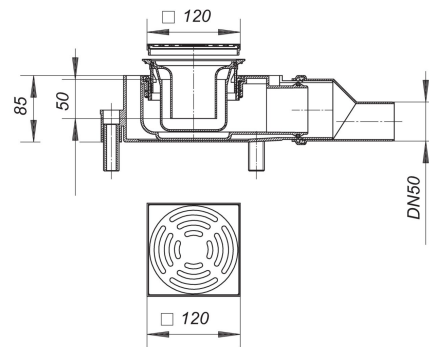

21. November 2019

DALLMER**floor drain CIRCO 50.1, DN 50, 120 x 120 mm**

Product No. **513519**
 EAN: 4001636513519
 Discount group: 5

conforming to DIN EN 1253
 only for use with CeraBoard shower underlays

specification:

- lateral adjustable inner casing (+/- 15 mm) for connecting CeraBoard
- height adjustable levelling legs
- threaded valve
- removable trap insert, 50 mm water seal
- temporary blanking plate and assembly key

material:

polypropylene,
 grate 304 stainless steel, load class K 3 (300 kg)

outlet DN 50 horizontal, frame ABS, 120 x 120 mm

Flow rate tested to DIN EN 1253
 (with 20 mm water over grate)

	Norm	DALLMER
DN 50	0.8 l/s	0.82 l/s