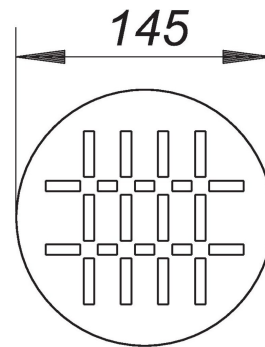

21. November 2019

grate Puls d: 145 mm

Product No. **502308**
 EAN: 4001636502308
 Discount group: 3

for frames with d: 155 mm and for one-piece stone shower trays, design grate satin finish, with design Puls

material:
 5 mm 316 stainless steel

Colour coated grates on request.

Product No.	Description	Dimensions
503039	Frame V, S 15/d: 155, 304 stainless steel	d: 155 mm
503091	frame V, S 15/d: 155, 316Ti stainless steel	d: 155 mm
500755	frame VER 15, 304 stainless steel, d: 155 mm	d: 155 mm
500496	RENO-frame, round, d: 155 mm	d: 155 mm
160379	shower drain ORIO 60 N, DN 40	DN 40