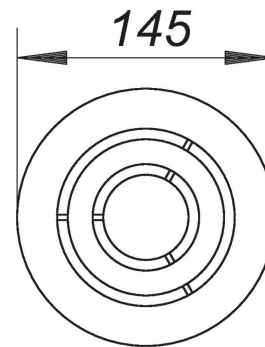

21. November 2019

**DALLMER****grate Saturn d: 145 mm**

Product No. **502292**  
 EAN: 4001636502292  
 Discount group: 3

for frames with d: 155 mm and for one-piece stone shower trays, design grate satin finish, with design Saturn

material:  
 5 mm 316 stainless steel

Colour coated grates on request.

Product No.	Description	Dimensions
503039	Frame V, S 15/d: 155, 304 stainless steel	d: 155 mm
503091	frame V, S 15/d: 155, 316Ti stainless steel	d: 155 mm
500755	frame VER 15, 304 stainless steel, d: 155 mm	d: 155 mm
500496	RENO-frame, round, d: 155 mm	d: 155 mm
160379	shower drain ORIO 60 N, DN 40	DN 40