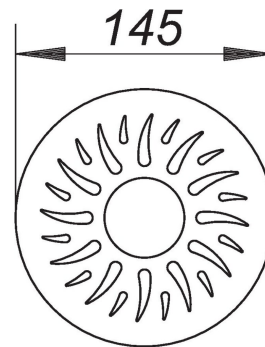

21. November 2019

**grate AstraStone Sirius Individuell d: 145 mm**

Product No. **501868**  
 EAN: 4001636501868  
 Discount group: 3

for frames with d: 155 mm and for one-piece stone shower trays, grate with central recess for a stone insert with d: 45 mm

material:  
 5 mm 316 stainless steel

design grate, d: 145 mm, satin finish, with design Sirius

Colour coated grates on request.

Product No.	Description	Dimensions
503039	Frame V, S 15/d: 155, 304 stainless steel	d: 155 mm
503091	frame V, S 15/d: 155, 316Ti stainless steel	d: 155 mm
500755	frame VER 15, 304 stainless steel, d: 155 mm	d: 155 mm
500496	RENO-frame, round, d: 155 mm	d: 155 mm
495631	shim kit N d: 145 mm	d: 145 mm
160379	shower drain ORIO 60 N, DN 40	DN 40
160126	shower drain ORIO N, DN 50	DN 50