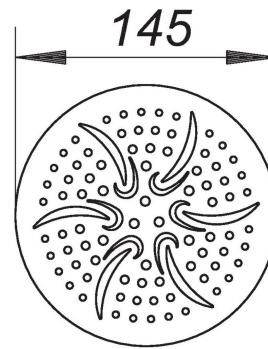

21. November 2019

DALLMER**grate Astra Pavo, d: 145 mm**

Product No. **501820**
 EAN: 4001636501820
 Discount group: 3

for frames with d: 155 mm and for one-piece stone shower trays, design grate satin finish, with design Pavo

material:
 5 mm 316 stainless steel

Colour coated grates on request.

Product No.	Description	Dimensions
503039	Frame V, S 15/d: 155, 304 stainless steel	d: 155 mm
503091	frame V, S 15/d: 155, 316Ti stainless steel	d: 155 mm
500755	frame VER 15, 304 stainless steel, d: 155 mm	d: 155 mm
500496	RENO-frame, round, d: 155 mm	d: 155 mm
160379	shower drain ORIO 60 N, DN 40	DN 40
160126	shower drain ORIO N, DN 50	DN 50