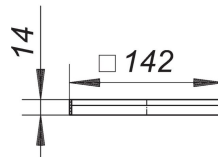

21. November 2019

**frame CK 15, 150 x 150 mm**

Product No. **500809**  
 EAN: 4001636500809  
 Discount group: 5

used with type CIRCO 70 and CIRCO V.3

material:  
 ABS, 142 x 142 mm, used with grates 140 x 140 mm

Product No.	Description	Dimensions
501110	grate E 140, 140 x 140 mm	140 x 140 mm
501219	grate EN 140, 140 x 140 mm	140 x 140 mm
501127	grate ES 140, massive, 140 x 140 mm	140 x 140 mm
501172	grate K 140, polyamide, 140 x 140 mm	140 x 140 mm
501226	grate Quadra 140	
501530	grate QuadraStone 140 Azul Bahia	
501523	grate QuadraStone 140 Nero Assoluto Zimbabwe	
501561	grate QuadraStone 140 Padang light grey	
501547	grate QuadraStone 140 Rosso Verona	
501509	grate QuadraStone Individuell 140	
501141	grate RHS 140, massive, non-slip, 140 x 140 mm	140 x 140 mm