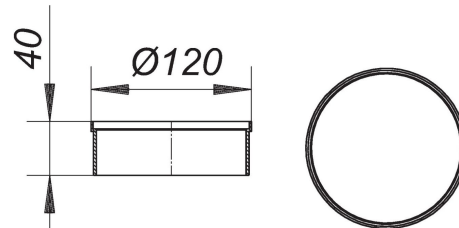

21. November 2019

DALLMER**extension C 50, d: 120 x 40 mm**

Product No. **495730**
 EAN: 4001636495730
 Discount group: 5

used with frames CS 12, CSR 12, CK 10, CK 12 and grates d: 115 mm

material:
 ABS

Product No.	Description	Dimensions
514424	floor drain CeraBoard CK 12, DN 50, 120 x 120 mm	DN 50, 120 x 120 mm
514431	floor drain CeraBoard CS 12, DN 50, 120 x 120 mm	DN 50, 120 x 120 mm

Product No.	Description	Dimensions
513564	floor drain CIRCO V.1, DN 50/DN 70, 120 x 120 mm	DN 50/DN 70, 120 x 120 mm
513571	floor drain CIRCO V.2, DN 50/DN 70, 100 x 100 mm	DN 50/DN 70, 100 x 100 mm
495716	frame CK 10, 100 x 100 mm	100 x 100 mm
495358	frame CS 12, 120 x 120 mm	120 x 120 mm
495723	frame CSR 12, d: 120 mm	d: 120 mm
501806	grate Aquarius 115	d: 115 mm
501264	grate VER, d: 115 mm	d: 115 mm