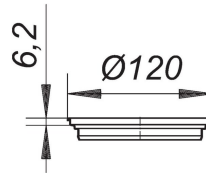

21. November 2019

DALLMER**frame CSR 12, d: 120 mm**

Product No. **495723**
 EAN: 4001636495723
 Discount group: 5

used with type CIRCO 50, CIRCO V.1 and CIRCO V.2

material:
 304 stainless steel, d: 120 mm, used with grates d: 115 mm

Product No.	Description	Dimensions
495730	extension C 50, d: 120 x 40 mm	d: 120 mm
513519	floor drain CIRCO 50.1, DN 50, 120 x 120 mm	DN 50, 120 x 120 mm
513564	floor drain CIRCO V.1, DN 50/DN 70, 120 x 120 mm	DN 50/DN 70, 120 x 120 mm
501806	grate Aquarius 115	d: 115 mm
501264	grate VER, d: 115 mm	d: 115 mm
502223	round grate Quadra d: 115 mm	d: 115 mm