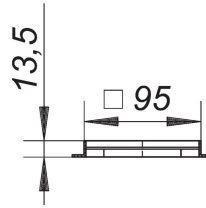

21. November 2019

DALLMER**frame CK 10, 100 x 100 mm**

Product No. **495716**
 EAN: 4001636495716
 Discount group: 5

used with type CIRCO 50, CIRCO V.1 and CIRCO V.2

material:
 ABS, 100 x 100 mm, used with grates 90 x 90 mm

Product No.	Description	Dimensions
495730	extension C 50, d: 120 x 40 mm	d: 120 mm
513519	floor drain CIRCO 50.1, DN 50, 120 x 120 mm	DN 50, 120 x 120 mm
501011	grate E 90, 90 x 90 mm	90 x 90 mm
501066	grate EN 90, 90 x 90 mm	90 x 90 mm
501028	grate ES 90, massive, 90 x 90 mm	90 x 90 mm
501592	grate Quadra 90	