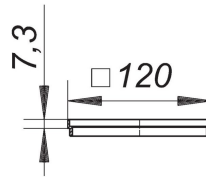

21. November 2019

**DALLMER****frame CK 12, 120 x 120 mm**

Product No. **495709**  
 EAN: 4001636495709  
 Discount group: 5

used with type CIRCO 50, CIRCO V.1 and CIRCO V.2

material:  
 ABS, 120 x 120 mm, used with grates 115 x 115 mm

Product No.	Description	Dimensions
514424	floor drain CeraBoard CK 12, DN 50, 120 x 120 mm	DN 50, 120 x 120 mm
514431	floor drain CeraBoard CS 12, DN 50, 120 x 120 mm	DN 50, 120 x 120 mm
514097	floor drain CeraDrain Plan K 12, DN 40/DN 50, 120 x 120 mm	DN 40/DN 50, 120 x 120 mm

Product No.	Description	Dimensions
500816	extension CKR 15, d: 150 x 7,5 mm	
501080	grate E 115, 115 x 115 mm	115 x 115 mm
501097	grate EN 115, 115 x 115 mm, secured, with screws	115 x 115 mm
501615	grate Loire 115	
501646	grate Nil 115	
501639	grate Orinoco 115	
501585	grate Quadra 115	
502353	grate Saturn 115	115 x 115 mm
501622	grate Seine 115	