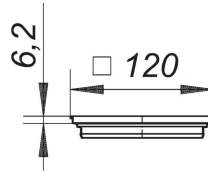

21. November 2019

**DALLMER****frame CS 12, 120 x 120 mm**

Product No. **495358**  
 EAN: 4001636495358  
 Discount group: 5

used with type CIRCO 50, CIRCO V.1 and CIRCO V.2

material:

304 stainless steel, with threaded inserts, 120 x 120 mm, used with grates 115 x 115 mm

Product No.	Description	Dimensions
514424	floor drain CeraBoard CK 12, DN 50, 120 x 120 mm	DN 50, 120 x 120 mm
514431	floor drain CeraBoard CS 12, DN 50, 120 x 120 mm	DN 50, 120 x 120 mm

Product No.	Description	Dimensions
495730	extension C 50, d: 120 x 40 mm	d: 120 mm
514097	floor drain CeraDrain Plan K 12, DN 40/DN 50, 120 x 120 mm	DN 40/DN 50, 120 x 120 mm
513519	floor drain CIRCO 50.1, DN 50, 120 x 120 mm	DN 50, 120 x 120 mm
501080	grate E 115, 115 x 115 mm	115 x 115 mm
501097	grate EN 115, 115 x 115 mm, secured, with screws	115 x 115 mm
501615	grate Loire 115	
501646	grate Nil 115	
501639	grate Orinoco 115	
501585	grate Quadra 115	
502353	grate Saturn 115	115 x 115 mm