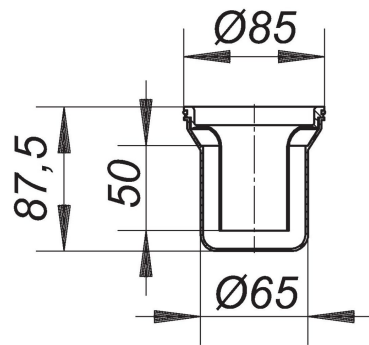

21. November 2019

DALLMER**trap insert ORIO built 2004 - May 2010**

Product No. **160966**
 EAN: 4001636160966
 Discount group: 1

spare part for:

- shower drain bodies ORIO and ORIO V manufactured between 2004 to may 2010
- floor drains 30 N/32 N
- floor drains 30/32 ERP 12
- floor drains CIRCO 50.1, 50.2, V.1, V.2
- shower drains 48 KE/49 KE

material:

polypropylene

Product No.	Description	Dimensions
514424	floor drain CeraBoard CK 12, DN 50, 120 x 120 mm	DN 50, 120 x 120 mm