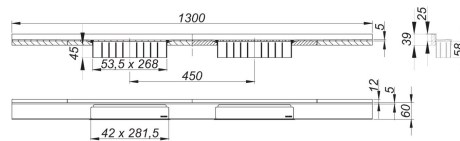

## shower channel CeraWall Select N Duo satin stainless steel, 1300 mm

Product No. **536815**  
 EAN: 4001636536815  
 Discount amount: 11

for installation with drain body DallFlex Duo, DallFlex Duo Plan and DallFlex Duo vertical.

Drainage-strip with engineered precision fall, visibly installed at the junction of wall and floor. Suitable for natural stone floor and wall finish 24 – 32 mm (including adhesive)., length can be adjusted by one millimeter.

specification:

- two cover plates
- self-adhesive security tape S 3 with cut-resistant stainless steel mesh and sound insulation
- accessories for installation and positioning
- temporary blanking plate