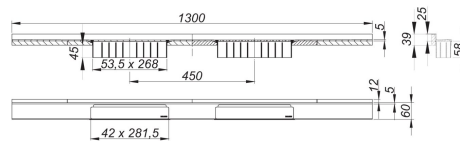

21. November 2019

DALLMER

shower channel CeraWall Select N Duo polished stainless steel, 1300 mm

Product No. **536655**
 EAN: 4001636536655
 Discount amount: 11

for installation with drain body DallFlex Duo, DallFlex Duo Plan and DallFlex Duo vertical.

Drainage-strip with engineered precision fall, visibly installed at the junction of wall and floor. Suitable for natural stone floor and wall finish 24 – 32 mm (including adhesive)., length can be adjusted by one millimeter.

specification:

- two cover plates
- self-adhesive security tape S 3 with cut-resistant stainless steel mesh and sound insulation
- accessories for installation and positioning
- temporary blanking plate

material:

304 stainless steel, mirror polished

Ordering CeraWall Select N Duo:

Please order drain body DallFlex Duo + shower channel Cerawall Select N Duo as two separate components.