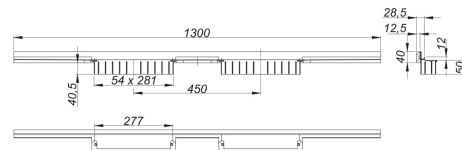

## shower channel CeraWall Individual N Duo, 1300 mm

Product No. **536310**  
EAN: 4001636536310  
Discount group: 11

for installation with drain body DallFlex Duo, DallFlex Duo Plan and DallFlex Duo vertical.

Concealed channel with integrated fall, for installation at the junction of wall and floor. Suitable for natural stone floor and wall finish 24 to 32 mm (including adhesive).

specification:

- self-adhesive security tape S 3 with cut-resistant stainless steel mesh and sound insulation
- accessories for installation and positioning
- scriber template
- temporary blanking plate

material:

304 stainless steel

Ordering CeraWall Individual N Duo:

Please order drain body DallFlex Duo + shower channel CeraWall Individual N Duo + cover plate CeraWall Individual Duo as three separate components.