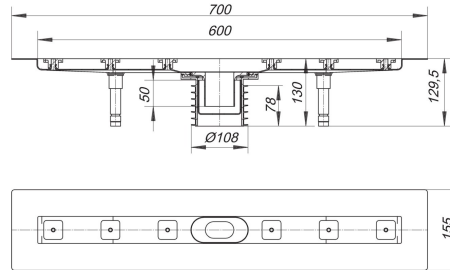

21. November 2019

shower channel CeraLine PRONTO F 600

Product No. **526403**
EAN: 4001636526403
Discount group: 8

Linear drainage
outlet vertical, with flexible sealing ribs, pushes into a DN 100 pipe

- specification:
- sound-insulated, height adjustable levelling legs
 - sanded flange for secure bonding of under-tile waterproofing
 - drain body with removable trap insert, 50 mm water seal
 - height adjustable pedestals for levelling the cover-plate
 - temporary blanking plate
 - tiling gauges
 - tile-trim jig

material:
channel 304 stainless steel
trap polypropylene/rubber/TPE