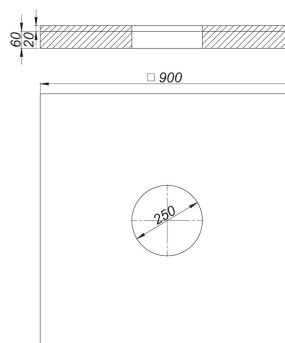

## supportset shower underlay CeraBoard, 900 x 900 mm

---

Product No.       **516558**  
EAN:               4001636516558  
Discount group:   5

---

For height adjustment of CeraBoard shower underlays. Two combinable shower bases with a height of 20 and 60 mm.