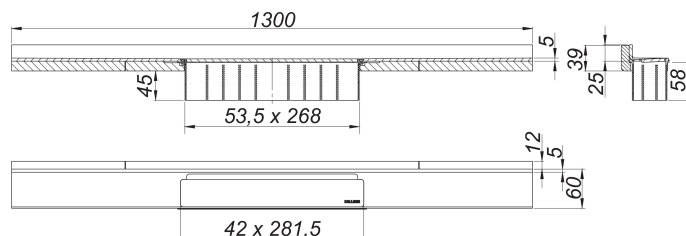

canaleta de ducha CeraWall Select N acero inoxidable mate, 1300 mm

Numero de artículo: 536785

GTIN: 4001636536785

Grupo de descuento: 11

Descripción:

canaleta de ducha CeraWall Select N acero inoxidable mate, 1300 mm
for installation with drain body DallFlex , DallFlex Plan and DallFlex vertical.

Drainage-strip with engineered precision fall, visibly installed at the junction of wall and floor. Suitable for natural stone floor and wall finish 24 – 32 mm (including adhesive), length can be adjusted by one millimeter.

specification

- cover plate
- self-adhesive security tape S 3 with cut-resistant stainless steel mesh and sound insulation
- accessories for installation and positioning
- temporary blanking plate with integrated level