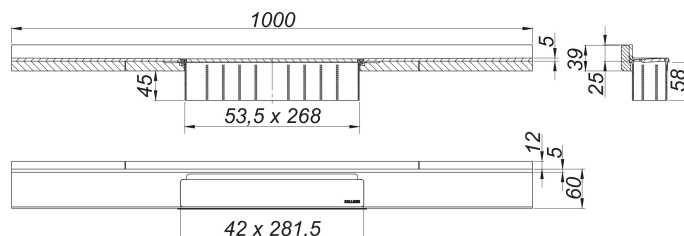

canaleta de ducha CeraWall Select N acero inoxidable mate, 1000 mm

Numero de artículo: 536754

GTIN: 4001636536754

Grupo de descuento: 11

Descripción:

canaleta de ducha CeraWall Select N acero inoxidable mate, 1000 mm
for installation with drain body DallFlex , DallFlex Plan and DallFlex vertical.

Drainage-strip with engineered precision fall, visibly installed at the junction of wall and floor. Suitable for natural stone floor and wall finish 24 – 32 mm (including adhesive), length can be adjusted by one millimeter.

specification

- cover plate
- self-adhesive security tape S 3 with cut-resistant stainless steel mesh and sound insulation
- accessories for installation and positioning
- temporary blanking plate with integrated level