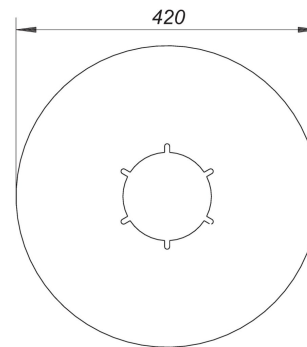

15. September 2019

**DALLMER****waterproofing collar S 10, EPDM, d: 420 mm**

Product No. **790323**  
 EAN: 4001636790323  
 Discount group: 3

cut from single-ply membrane material used with floor drain types 40, 42, 46 and type 85 raising piece

Other materials on request.

Product No.	Description	Dimensions
830029	balcony drain body type 83, DN 50	DN 50
830043	balcony drain body type 83, DN 70	DN 70
831064	balcony drain body type 84, DN 100	DN 100
831026	balcony drain body type 84, DN 50	DN 50
831040	balcony drain body type 84, DN 70	DN 70
830104	balcony drain type 83 E, DN 50, 100 x 100 mm	DN 50, 100 x 100 mm
830111	balcony drain type 83 E, DN 70, 100 x 100 mm	DN 70, 100 x 100 mm
831101	balcony drain type 84 E, DN 50, 100 x 100 mm	DN 50, 100 x 100 mm
831118	balcony drain type 84 E, DN 70, 100 x 100 mm	DN 70, 100 x 100 mm
405135	Floor drain body type 40 PE, DN 50/OD 50	DN 50
405128	Floor drain body type 40 S, DN 50	DN 50
420022	Floor drain body type 42 S, inlet DN 40, DN 50	DN 50
421722	Floor drain body type 42/3, 3 inlets DN 40, DN 50	DN 50
460059	Floor drain body type 46 S, inlet DN 40, DN 50	DN 50
405067	floor drain type 40 SE 12, DN 50, 120 x 120 mm	DN 50, 120 x 120 mm
405050	floor drain type 40 SE, DN 50, 100 x 100 mm	DN 50, 100 x 100 mm
420220	floor drain type 42 SE 12, inlet DN 40, DN 50, 120 x 120 mm	DN 50, 120 x 120 mm