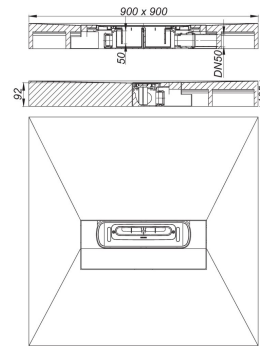

27. June 2022

shower underlay DallFlex Compact, DN 50, 0,9 x 0,9 m

Product No. **540201**
 EAN: 4001636540201
 Discount group: 11

with drain point positioned centrally for installation with Zentrix, CeraNiveau and CeraFrame shower channels.

Outlet DN 50 horizontal, can be positioned on three sides without tools, with ball-joint, adjustable 0 – 15 degrees

specification

- DallFlex drain body system as per DIN EN 1253
- flexible sealing collar for secure bonding of under-tile waterproofing
- removable trap insert, 50 mm water seal (conforming to DIN EN 1253)
- temporary blanking plate
- suitable for wheelchairs if tile size > 5 x 5 cm

material

expanded polystyrene (EPS), top side reinforced with glass fibre fabric and lined with waterproof fleece; drain body made of highly impact-resistant polypropylene

Product No.	Description	Dimensions
535504	trap insert DallFlex	

Product No.	Description	Dimensions
537348	shower channel CeraFrame Individual black matt, 300 x 50 mm	300 x 50 mm
537362	shower channel CeraFrame Individual brass matt	300 x 50 mm

27. June 2022

DALLMER

537355	shower channel CeraFrame Individual brass matt, 300 x 50 mm	300 x 50 mm
537331	shower channel CeraFrame Individual, 300 x 50 mm	300 x 50 mm
511386	shower channel CeraNiveau black matt	300 x 100 mm
511065	shower channel CeraNiveau brass matt	300 x 100 mm
511379	shower channel CeraNiveau polished stainless steel	300 x 100 mm
511058	shower channel CeraNiveau red gold matt	300 x 100 mm
511362	shower channel CeraNiveau satin stainless steel	300 x 100 mm
511331	shower channel Zentrix black matt	300 x 50 mm
511355	shower channel Zentrix brass matt	300 x 50 mm
511324	shower channel Zentrix polished stainless steel	300 x 50 mm
511348	shower channel Zentrix red gold matt	300 x 50 mm
511317	shower channel Zentrix satin stainless steel	300 x 50 mm
540393	supportset shower underlay DallFlex, 900 x 900 mm	900 x 900 mm