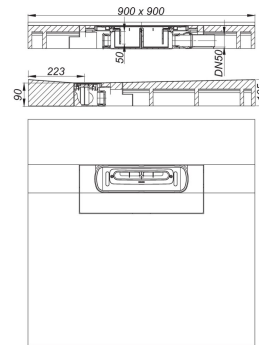

27. June 2022

shower underlay DallFlex Floor D, DN 50, 0,9 x 0,9 m

Product No. **540126**
 EAN: 4001636540126
 Discount group: 11

with drain point positioned near the wall for installation with CeraFloor shower channels.

Outlet DN 50 horizontal, can be positioned on three sides without tools, with ball-joint, adjustable 0 – 15 degrees

specification

- DallFlex drain body system as per DIN EN 1253
- flexible sealing collar for secure bonding of under-tile waterproofing
- removable trap insert, 50 mm water seal (conforming to DIN EN 1253)
- temporary blanking plate
- suitable for wheelchairs if tile size > 5 x 5 cm

material

expanded polystyrene (EPS), top side reinforced with glass fibre fabric and lined with waterproof fleece; drain body made of highly impact-resistant polypropylene

Product No.	Description	Dimensions
535504	trap insert DallFlex	

Product No.	Description	Dimensions
537546	shower channel CeraFloor Individual black matt, 800-1500 mm	800-1500 mm
537744	shower channel CeraFloor Individual brass matt, 800-1500 mm	800-1500 mm

27. June 2022