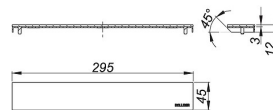

## Cover plate CeraWall Individual Design anthracite matt

Product No. **537010**  
 EAN: 4001636537010  
 Discount group: 11

Cover plate for shower channel CeraWall Individual.

material:  
 304 stainless steel, PVD coating in anthracite matt

Product No.	Description	Dimensions
535634	shower channel CeraWall Individual anthracite matt, 1000 mm	1000 mm
535641	shower channel CeraWall Individual anthracite matt, 1100 mm	1100 mm
535658	shower channel CeraWall Individual anthracite matt, 1200 mm	1200 mm
535603	shower channel CeraWall Individual anthracite matt, 800 mm	800 mm
535627	shower channel CeraWall Individual anthracite matt, 900 mm	900 mm