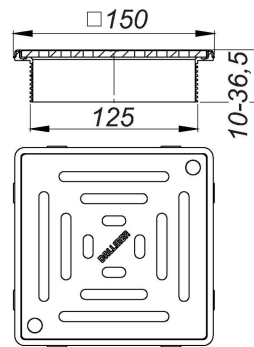

29. June 2022

**grating DallDrain Select Plus, 150 x 150 mm**

Product No. **517432**  
 EAN: 4001636517432  
 Discount group: 6

Grating with solid stainless steel grate in stainless steel frame, suitable for drain bodies and raising piece DallDrain.

**Specification**

- Stainless steel grate and frame, secured
- Side-adjustable +/- 5 mm
- Spigot can be shortened for floor coverings 10 – 36 mm (including adhesive)

**Material**

316L stainless steel grate, solid 5 mm, load class L 15 (1.5 t); spigot ABS, 304 stainless steel frame

Product No.	Description	Dimensions
517210	DallDrain DN 50 drain body	DN50
517227	drain body DallDrain Plan DN 40	DN 40
517234	drain body DallDrain vertical, DN 50/DN 100	DN 50/DN 100
517241	raising piece DallDrain	