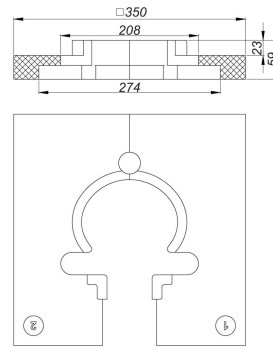

29. June 2022

**DALLMER****mounting aid DallDrain**

Product No. **517319**  
 EAN: 4001636517319  
 Discount group: 6

For quick and easy installation of the drain body DallDrain into the thermal insulation.

Material  
 EPS

Product No.	Description	Dimensions
517043		DN 50, 150 x 150 mm
517210	DallDrain DN 50 drain body	DN50
517067	floor drain DallDrain Individual, DN 50, 100 x 100 mm	DN 50, 100 x 100 mm
517548	floor drain DallDrain Pure OM, DN 50, 100 x 100 mm	DN 50, 100 x 100 mm
517562	floor drain DallDrain Pure OM, DN 50, 120 x 120 mm	DN 50, 120 x 120 mm
517005	floor drain DallDrain Pure, DN 50, 100 x 100 mm	DN 50, 100 x 100 mm
517029	floor drain DallDrain Pure, DN 50, 120 x 120 mm	DN 50, 120 x 120 mm
517555	floor drain DallDrain Select OM, DN 50, 100 x 100 mm	DN 50, 100 x 100 mm
517579	floor drain DallDrain Select OM, DN 50, 120 x 120 mm	DN 50, 120 x 120 mm
517050	floor drain DallDrain Select Vario, DN 50, 150 x 150 mm	DN 50, 150 x 150 mm
517012	floor drain DallDrain Select, DN 50, 100 x 100 mm	DN 50, 100 x 100 mm
517036	floor drain DallDrain Select, DN 50, 120 x 120 mm	DN 50, 120 x 120 mm