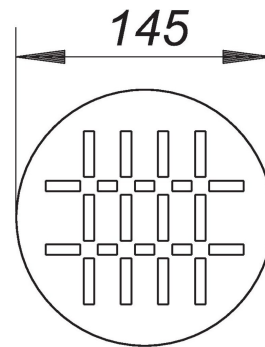

27. June 2022

grate Puls d: 145 mm

Product No. **502308**
 EAN: 4001636502308
 Discount group: 3

for frames with d: 155 mm and for one-piece stone shower trays, design grate satin finish, with design Puls

material:
 5 mm 316 stainless steel

Product No.	Description	Dimensions
503039	Frame V, S 15/d: 155, 304 stainless steel	d: 155 mm
503091	frame V, S 15/d: 155, 316Ti stainless steel	d: 155 mm
500755	frame VER 15, 304 stainless steel, d: 155 mm	d: 155 mm
500496	RENO-frame, round, d: 155 mm	d: 155 mm
160379	shower drain ORIO 60 N, DN 40	DN 40