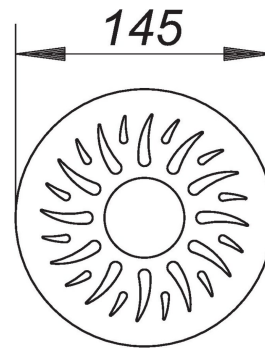

29. June 2022

grate AstraStone Sirius Individuell d: 145 mm

Product No. **501868**
 EAN: 4001636501868
 Discount group: 3

for frames with d: 155 mm and for one-piece stone shower trays,
 grate with central recess for a stone insert with d: 45 mm

material
 5 mm 316L stainless steel

design grate, d: 145 mm, satin finish, with design Sirius

Product No.	Description	Dimensions
503039	Frame V, S 15/d: 155, 304 stainless steel	d: 155 mm
503091	frame V, S 15/d: 155, 316Ti stainless steel	d: 155 mm
500755	frame VER 15, 304 stainless steel, d: 155 mm	d: 155 mm
500496	RENO-frame, round, d: 155 mm	d: 155 mm
495631	shim kit N d: 145 mm	d: 145 mm
160379	shower drain ORIO 60 N, DN 40	DN 40
160126	shower drain ORIO N, DN 50	DN 50